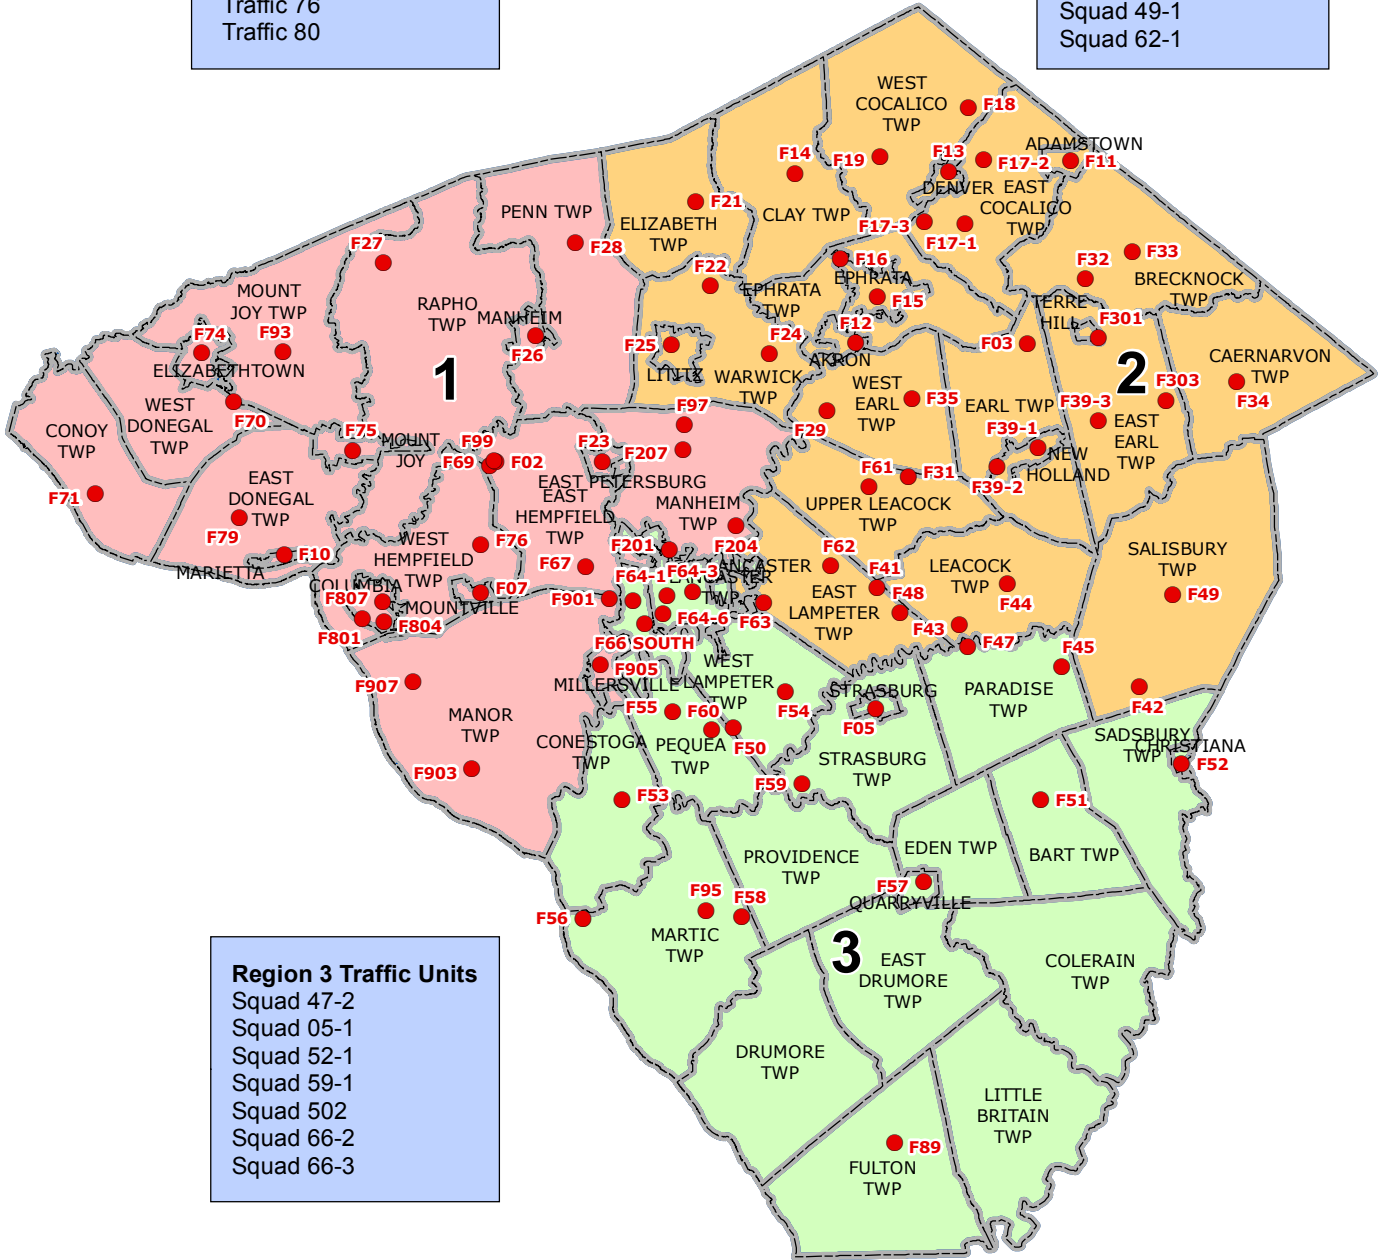

Region 1 Traffic Units

- Traffic 23
- Traffic 69
- Traffic 74
- Traffic 75
- Traffic 76
- Traffic 80

Region 2 Traffic Units

- Squad 15-2
- Traffic 16
- Squad 17-3
- Squad 31-2
- Squad 34-2
- Squad 39-1
- Squad 39-3
- Squad 44-1
- Squad 49-1
- Squad 62-1

Region 3 Traffic Units

- Squad 47-2
- Squad 05-1
- Squad 52-1
- Squad 59-1
- Squad 502
- Squad 66-2
- Squad 66-3

Lancaster County Fire Police Task Force